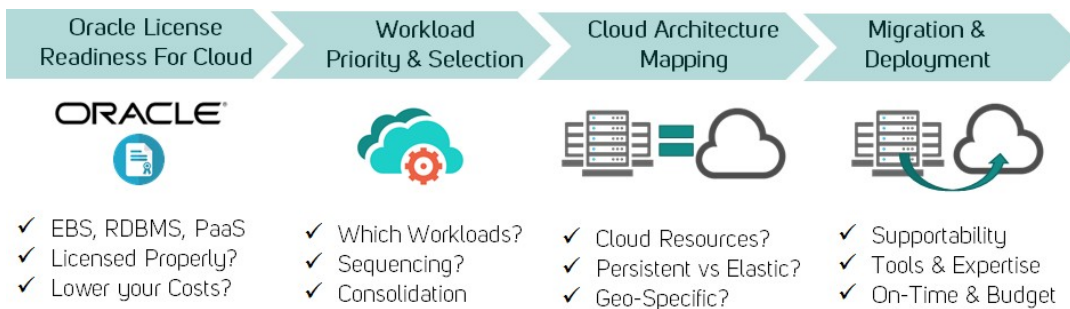

SAFE-SWITCHSM FOR ORACLE WORKLOADS

TCO Transformation Assessment

Remove the mystery in understanding how to lower your Oracle license and support costs when planning your public cloud strategy for Oracle Workloads. Data Intensity combines the power of 20 years of Oracle Design, Implementation, and Management of Oracle RDBMS and E-Business Suite (EBS) experience with a focused Software License Services practice to expertly prescribe your Oracle Workload migration path to public cloud.

Data Intensity has saved over \$750mil in License costs over the past 15 years for its customers.

Data Intensity's Safe-SwitchSM Methodology has been adopted with years of best practice Oracle knowledge and cutting-edge public cloud architectural capabilities. This methodology has been developed in conjunction with vendor-specific cloud migration frameworks with a laser-sharp focus on determining the right licensing, the right cloud, and the right services to lower your current Total Cost of Ownership (TCO).