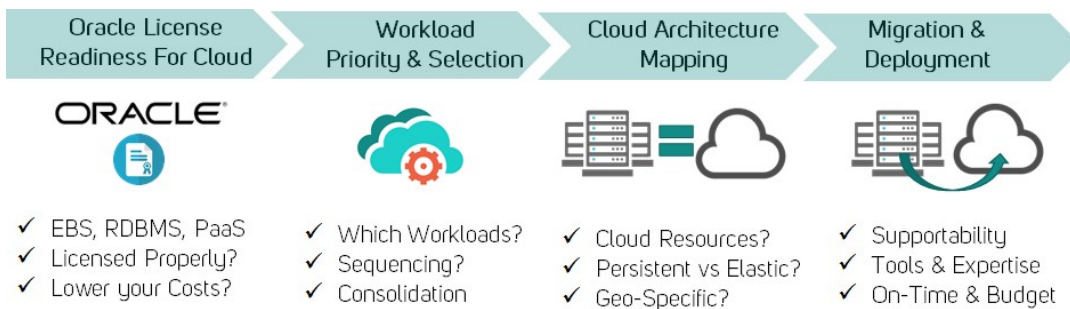

SAFE-SWITCHSM FOR ORACLE WORKLOADS FOR HEALTHCARE

TCO Transformation Assessment

Remove the mystery in understanding how to lower your Oracle license and support costs when planning your public cloud strategy for Oracle Workloads. Data Intensity combines the power of 20 years of Oracle Design, Implementation, and Management of Oracle RDBMS and E-Business Suite (EBS) experience with a focused Software License Services practice to expertly prescribe your Oracle Workload migration path to public cloud.

Data Intensity has saved over \$750mil in License costs over the past 15 years for its customers.

Data Intensity's Safe-SwitchSM Methodology has been adopted with years of best practice Oracle knowledge and cutting-edge public cloud architectural capabilities. This methodology has been developed in conjunction with vendor-specific cloud migration frameworks with a laser-sharp focus on determining the right licensing, the right cloud, and the right services to lower your current Total Cost of Ownership (TCO).